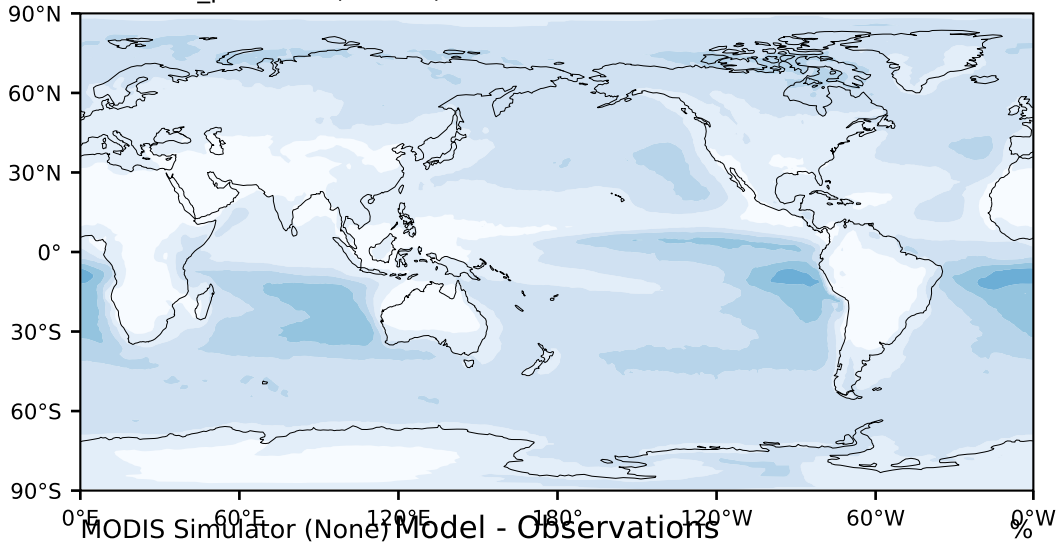

DECKv1b_piControl (81-100)

%

Max 52.90
Mean 16.35
Min 0.27

95.0
85.0
75.0
65.0
55.0
45.0
35.0
25.0
15.0
5.0