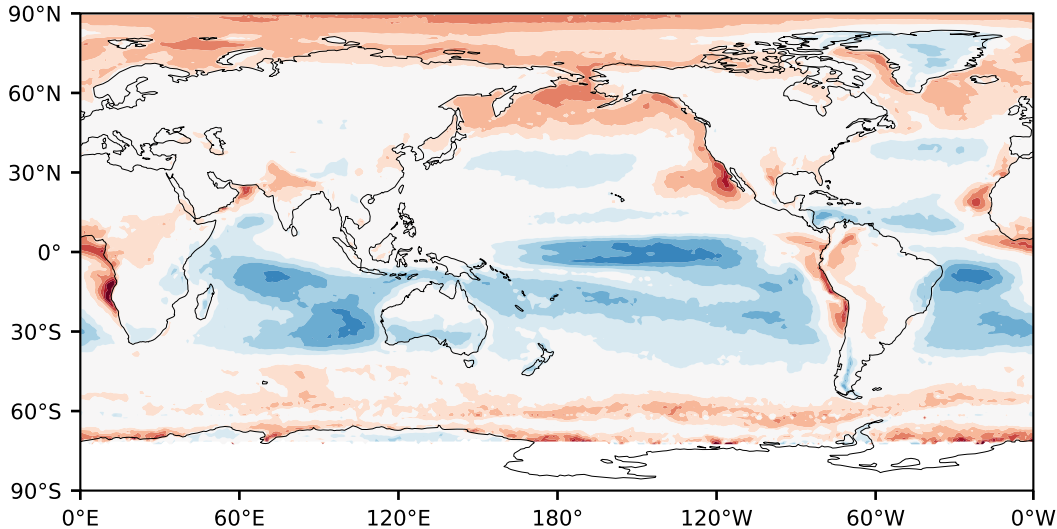

Model - Observations

Max 23.81
Mean 1.29
Min -86.06

RMSE 7.97
CORR 0.67