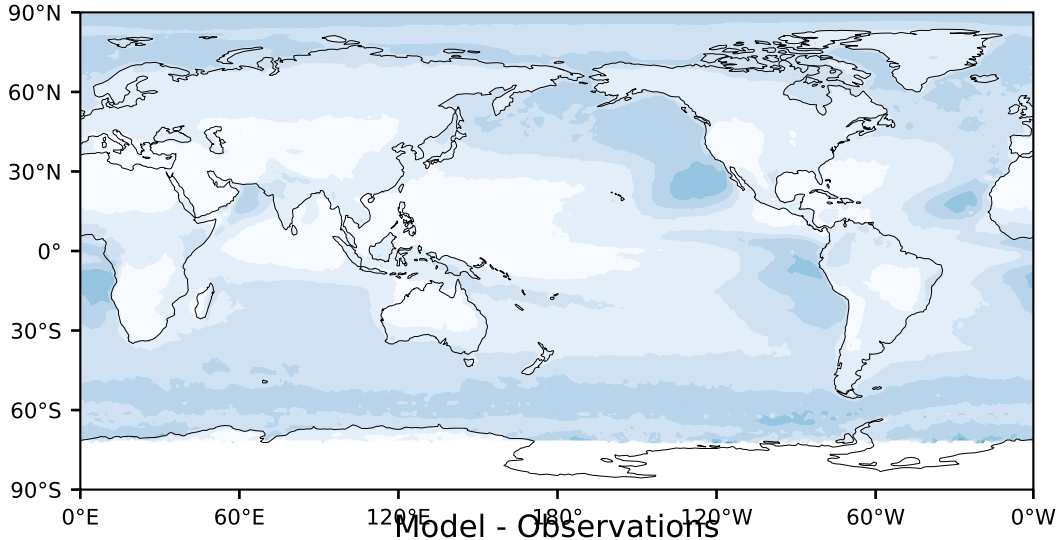

MODIS Simulator (None)

%

Max 100.00  
Mean 14.21  
Min 0.00

95.0  
85.0  
75.0  
65.0  
55.0  
45.0  
35.0  
25.0  
15.0  
5.0