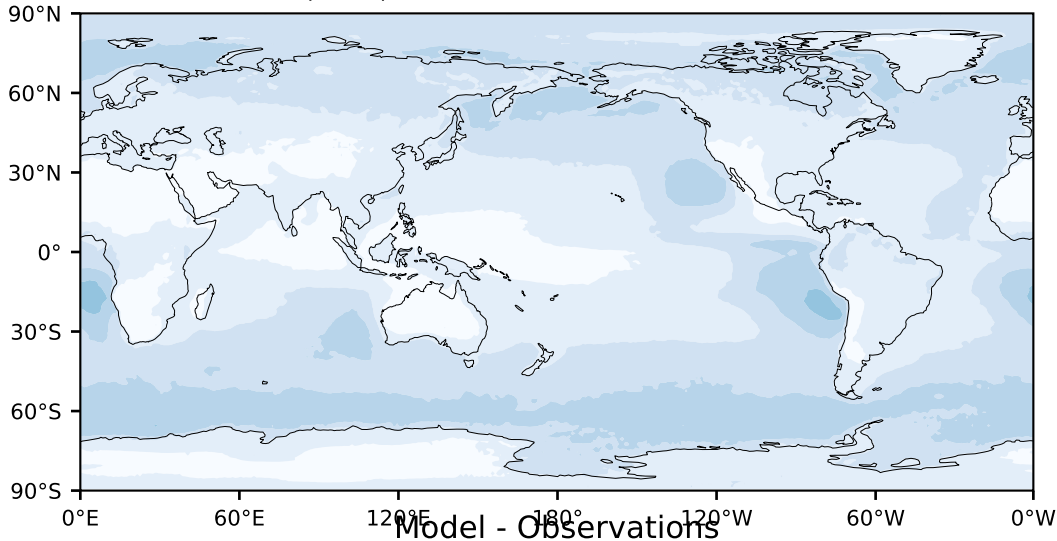

MODIS Simulator (None)

%

Max 39.47  
Mean 14.24  
Min 0.15

95.0  
85.0  
75.0  
65.0  
55.0  
45.0  
35.0  
25.0  
15.0  
5.0