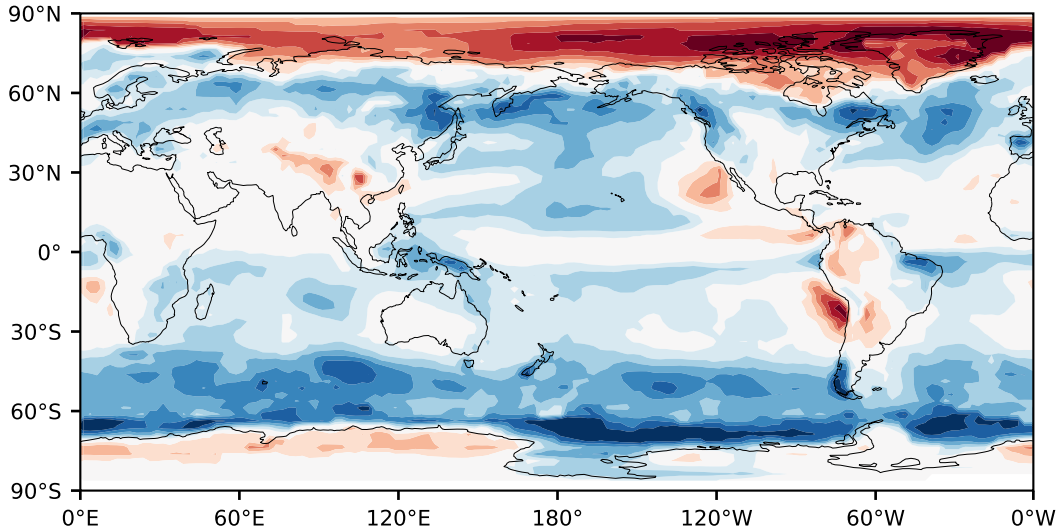

# Model - Observations

Max 40.54  
Mean 6.37  
Min -43.96

RMSE 11.88  
CORR 0.71