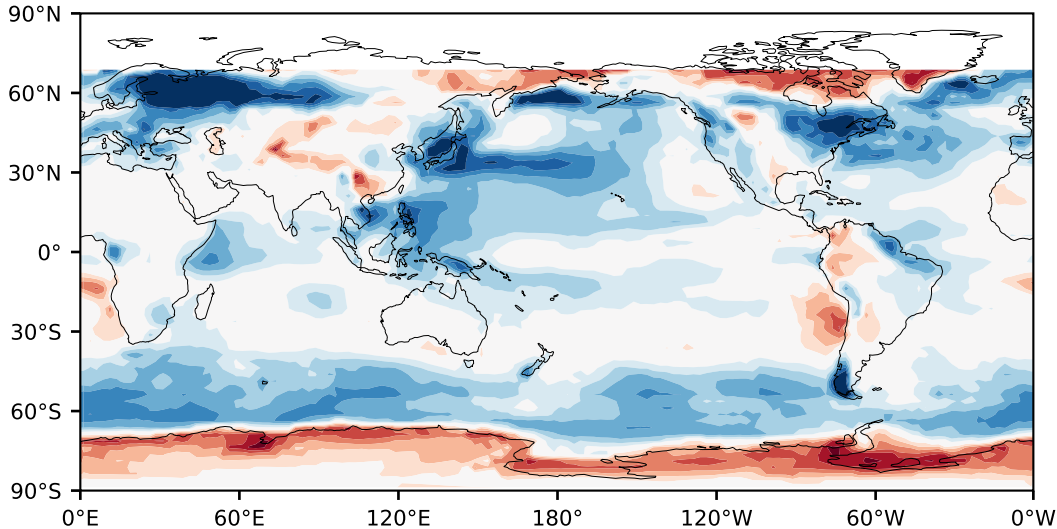

Model - Observations

Max 48.76
Mean 5.97
Min -34.12

RMSE 11.67
CORR 0.77