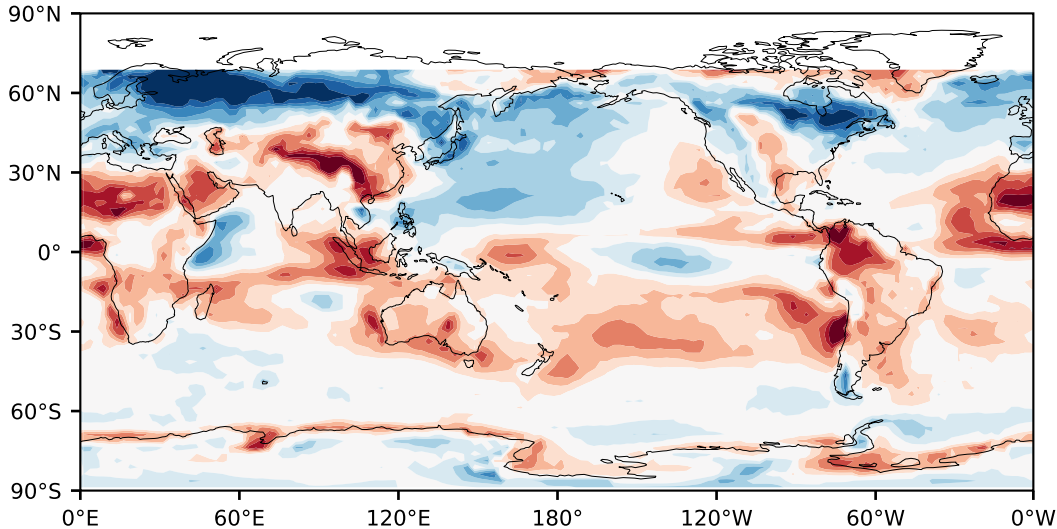

Model - Observations

Max 45.26
Mean -2.46
Min -48.13

RMSE 11.92
CORR 0.85