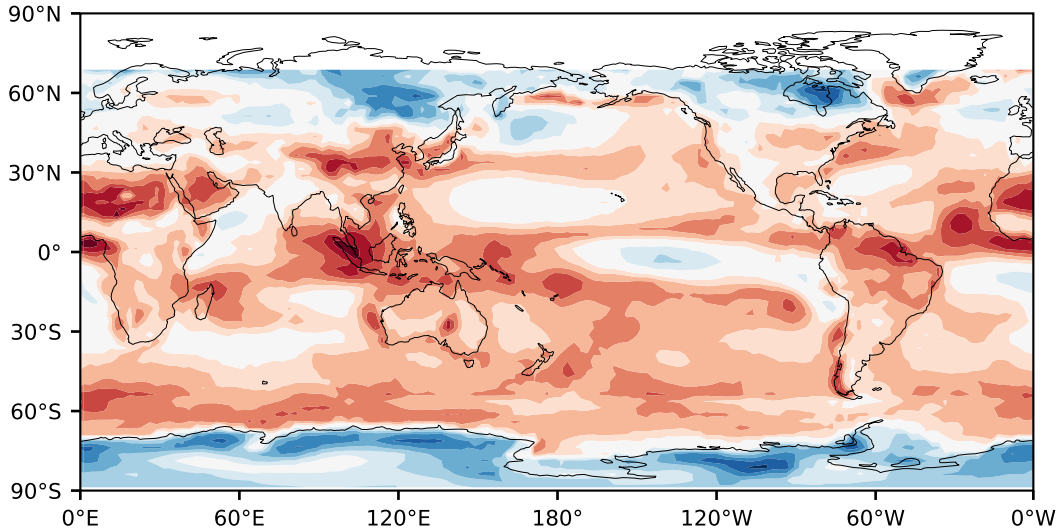

Model - Observations

Max 31.81
Mean -8.43
Min -35.14

RMSE 12.55
CORR 0.58