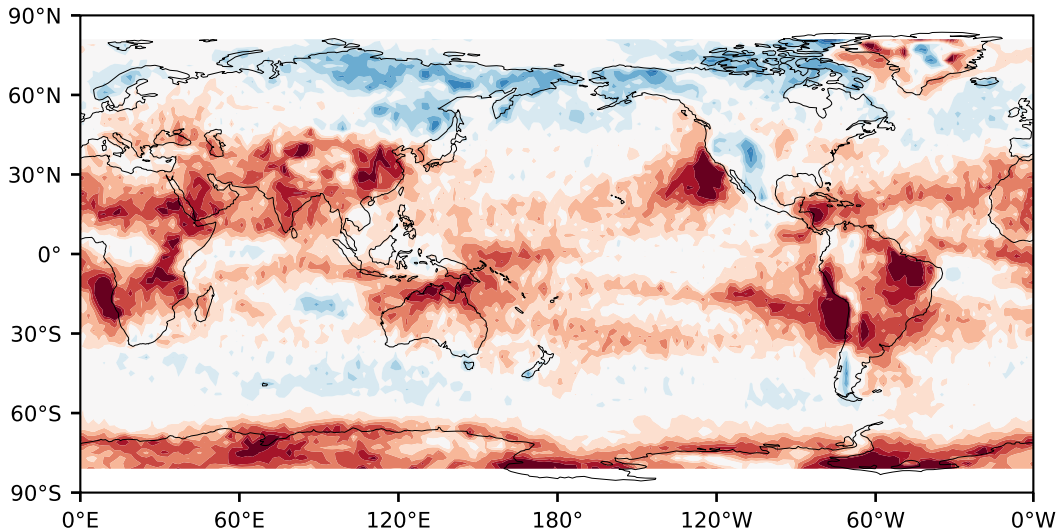

Model - Observations

Max 34.41
Mean -7.37
Min -64.87

RMSE 12.75
CORR 0.88