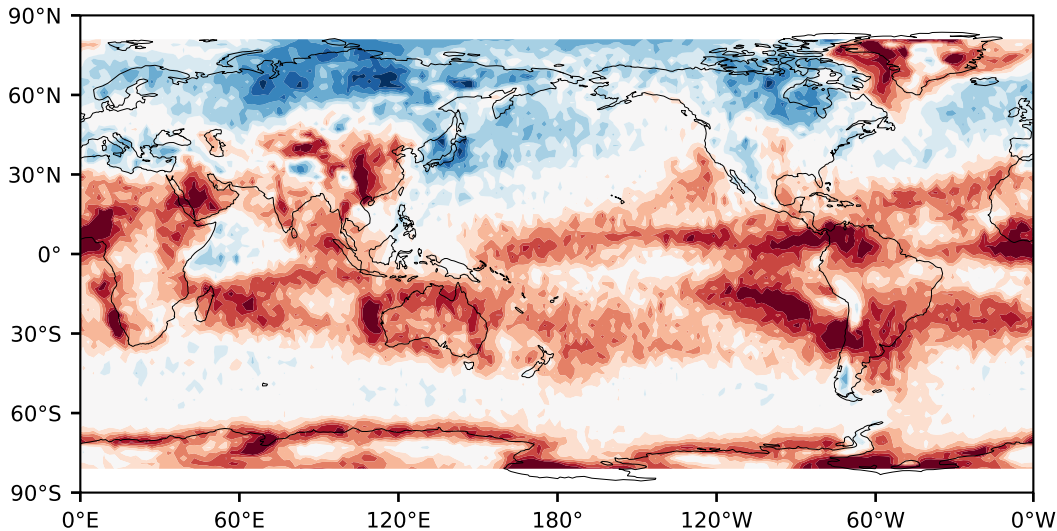

Model - Observations

Max 39.19
Mean -7.45
Min -63.54

RMSE 14.64
CORR 0.80