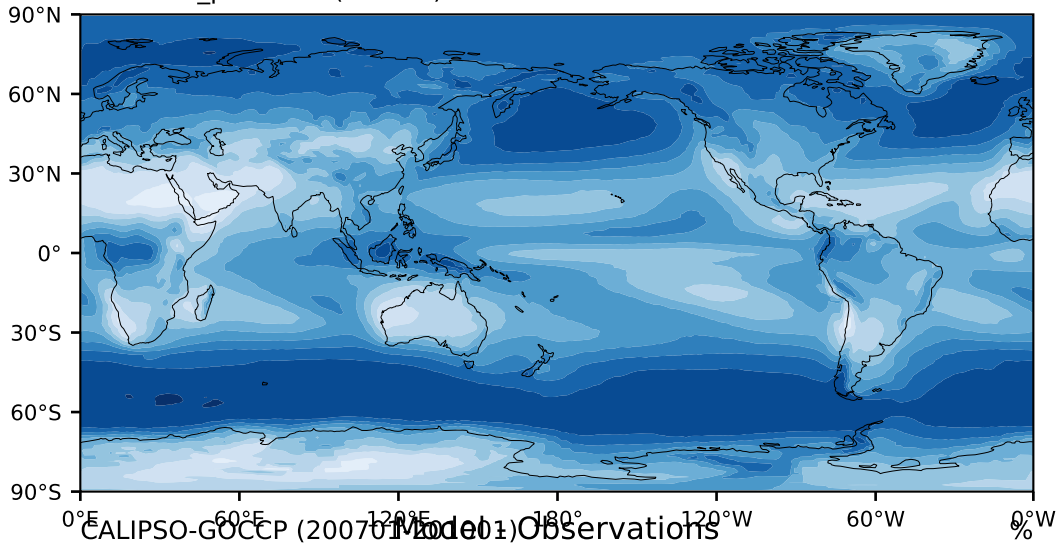

DECKv1b_piControl (81-100)

%

Max 95.42
Mean 59.68
Min 11.11

95.0
85.0
75.0
65.0
55.0
45.0
35.0
25.0
15.0
5.0