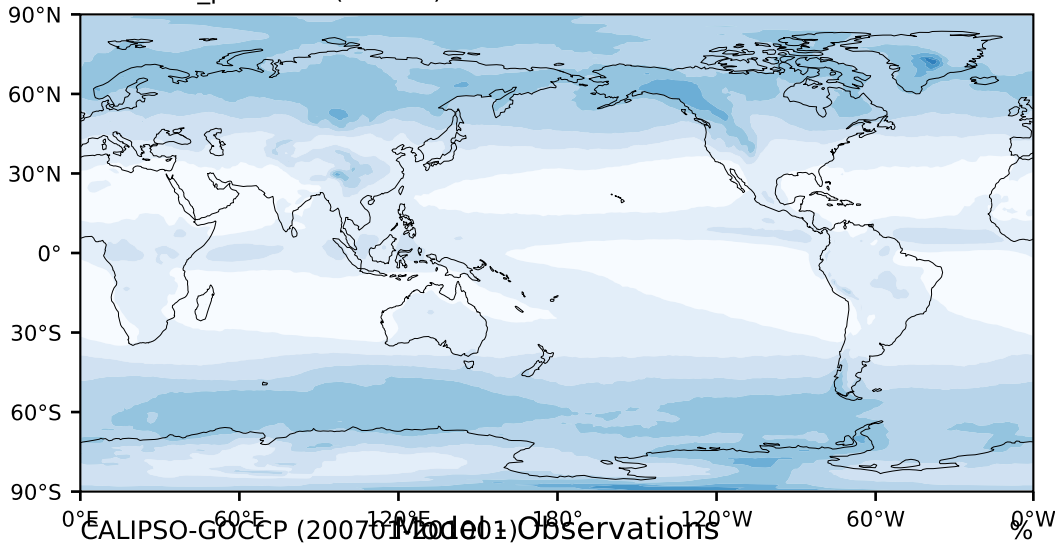

DECKv1b_piControl (81-100)

%

Max 71.36
Mean 14.91
Min 0.00

95.0
85.0
75.0
65.0
55.0
45.0
35.0
25.0
15.0
5.0