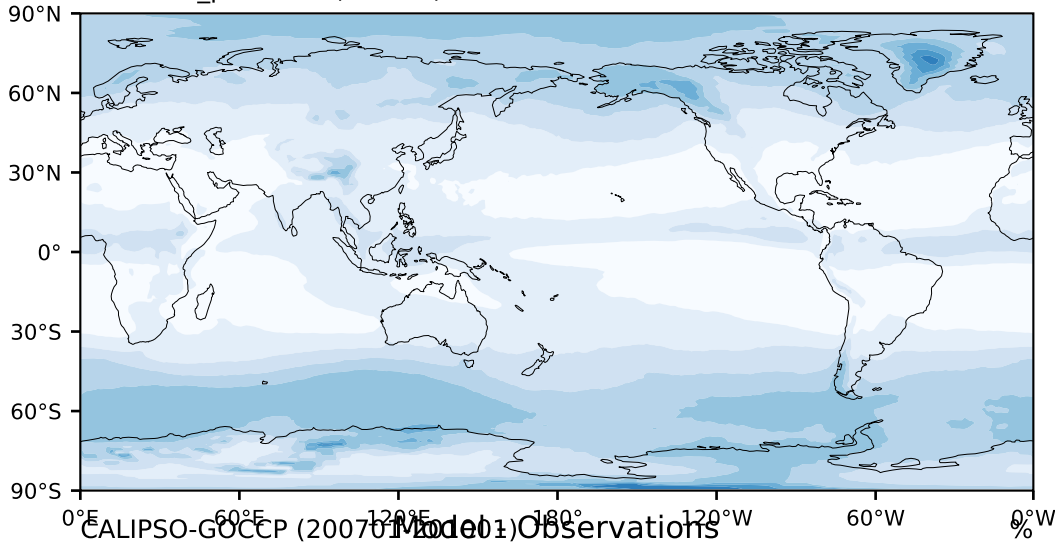

DECKv1b_piControl (81-100)

%

Max 73.33
Mean 13.64
Min 0.02

CALIPSO-GOCCP (2007-10) Model Observations