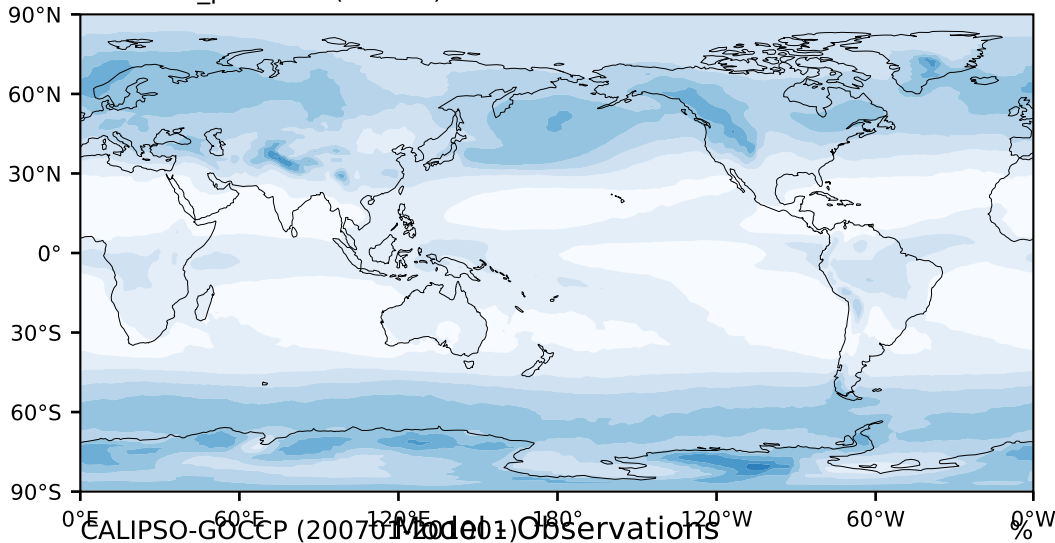

DECKv1b_piControl (81-100)

%

Max 68.09
Mean 15.65
Min 0.04

95.0
85.0
75.0
65.0
55.0
45.0
35.0
25.0
15.0
5.0