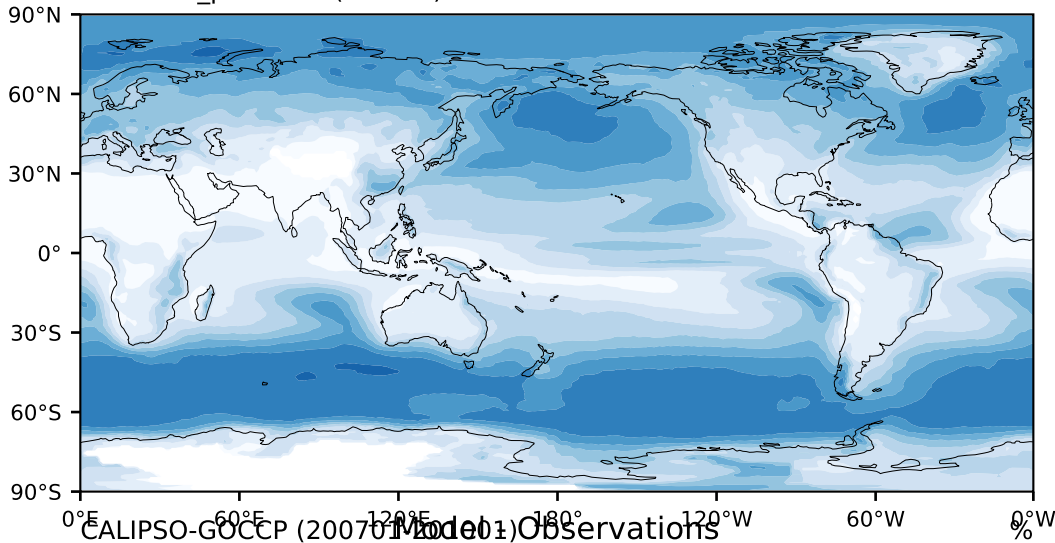

DECKv1b\_piControl (81-100)

%

Max 77.44  
Mean 33.62  
Min 0.00

95.0  
85.0  
75.0  
65.0  
55.0  
45.0  
35.0  
25.0  
15.0  
5.0