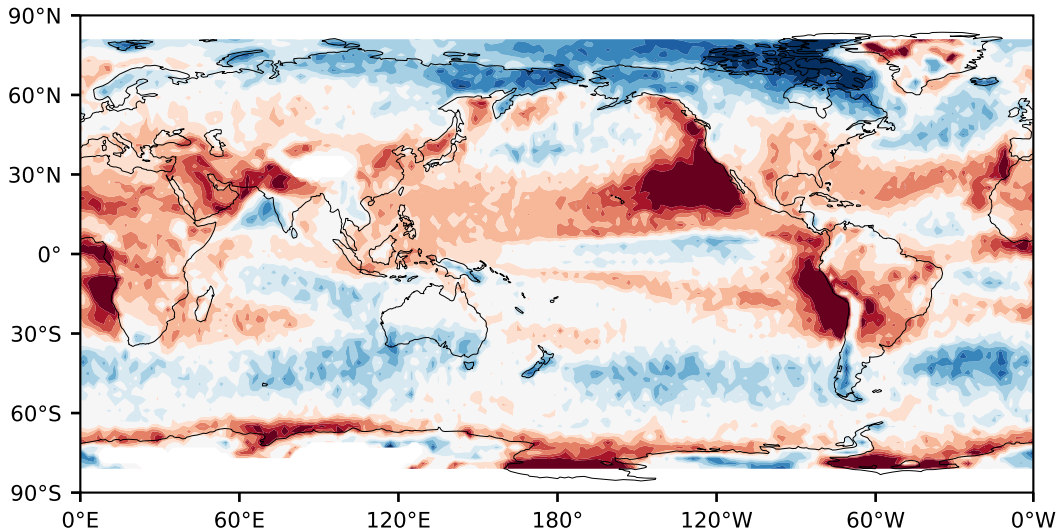

Model - Observations

Max 47.17
Mean -4.14
Min -90.92

RMSE 13.64
CORR 0.83