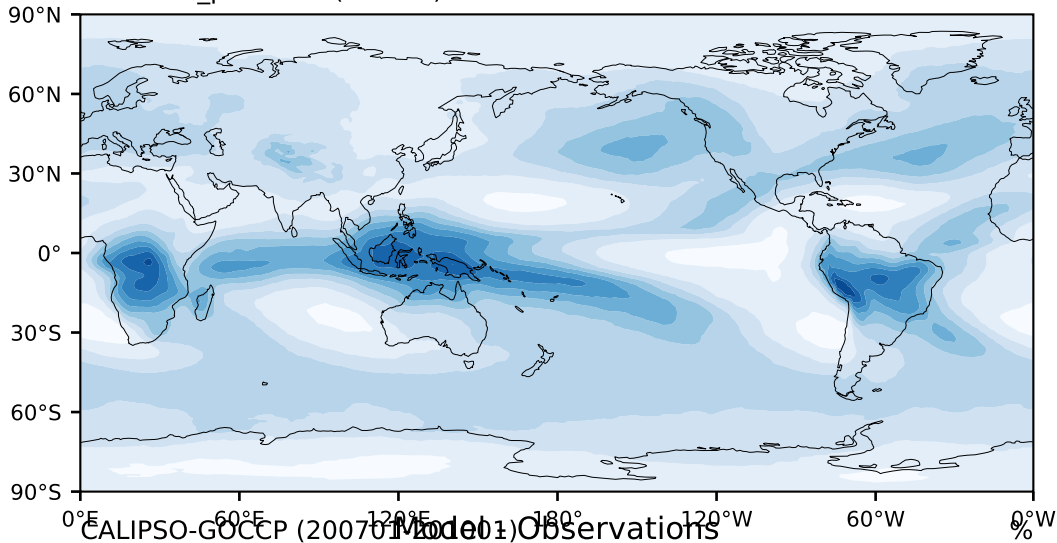

DECKv1b\_piControl (81-100)

%

Max 93.60  
Mean 26.40  
Min 0.74

95.0  
85.0  
75.0  
65.0  
55.0  
45.0  
35.0  
25.0  
15.0  
5.0