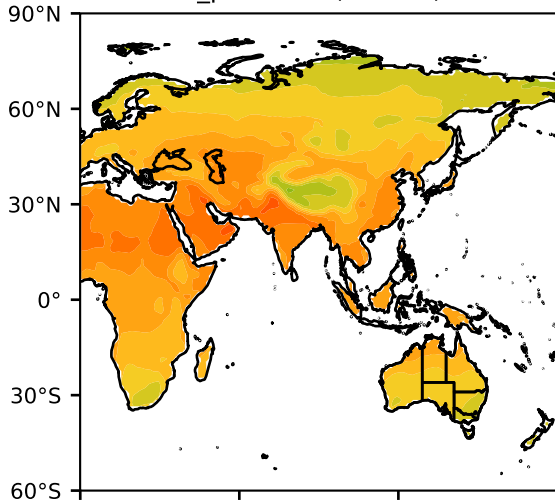

DECKv1b\_piControl (81-100)

DegC

Max 37.02  
Mean 18.80  
Min -11.76

CRU Global Monthly Mean Observations

120°W 60°W  
DegC