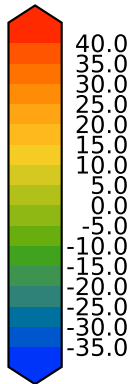

DECKv1b\_piControl (81-100)

DegC

Max 37.02  
Mean 18.80  
Min -11.76

CRU Global Monthly Mean Observations

120°W 60°W  
DegC