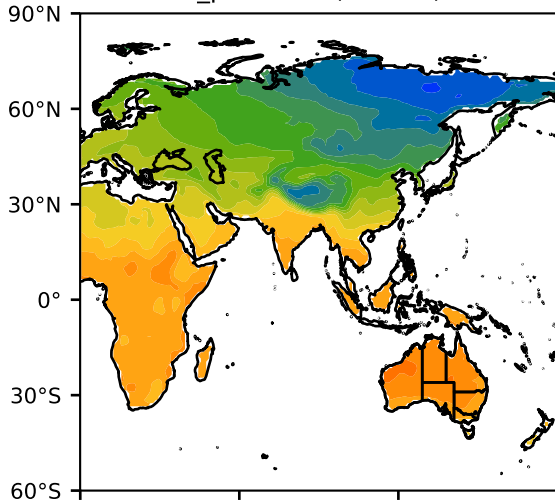

DECKv1b\_piControl (81-100)

DegC

Max 32.13  
Mean 4.74  
Min -41.76

CRU Global Monthly Mean Observations

120°W

60°W  
DegC