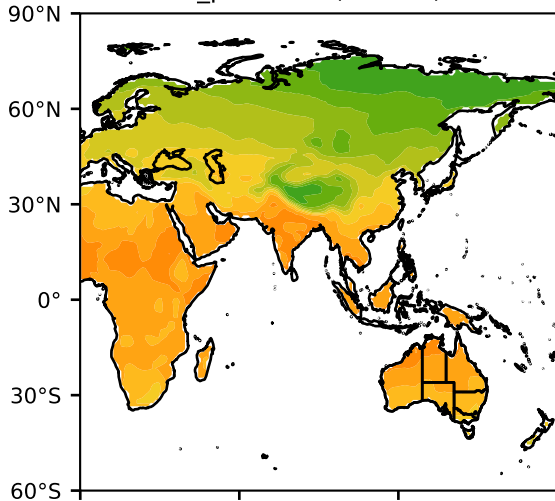

DECKv1b_piControl (81-100)

DegC

Max 30.08
Mean 12.16
Min -28.65

CRU Global Monthly Mean Observations

120°W 60°W
DegC