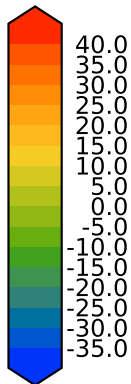

DECKv1b_piControl (81-100)

DegC

Max 30.08
Mean 12.16
Min -28.65

CRU Global Monthly Mean Observations

120°W 60°W
DegC