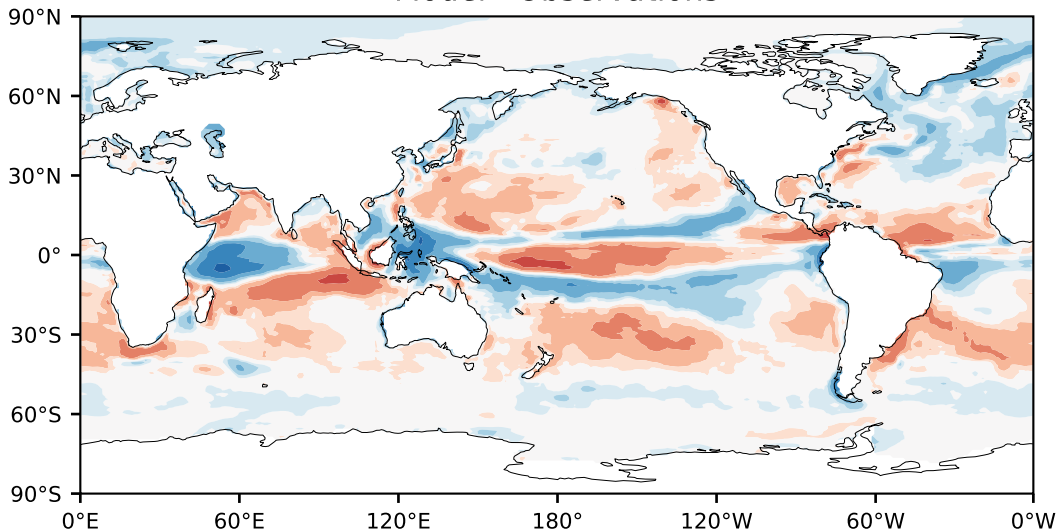

Model - Observations

Max 11.18
Mean -0.03
Min -7.09

RMSE 1.43
CORR 0.87