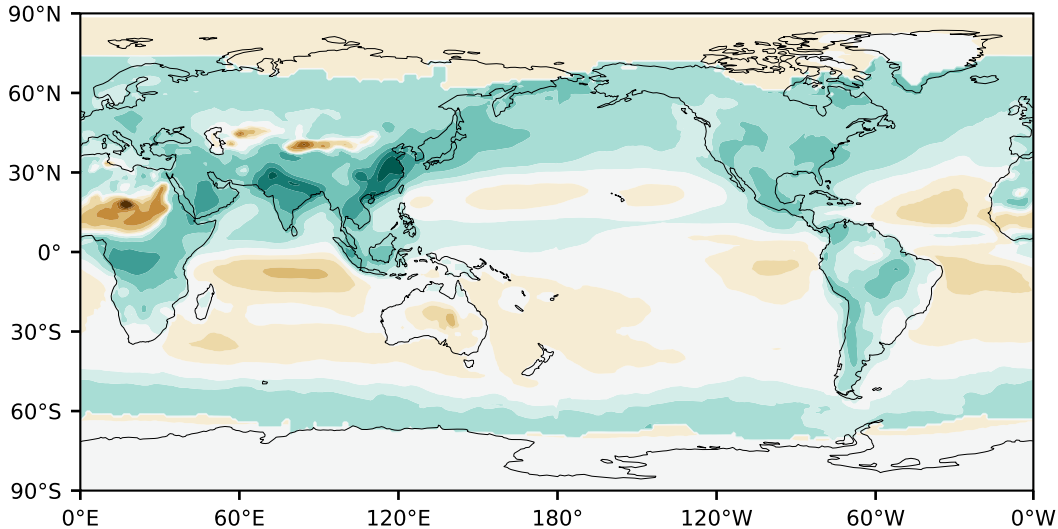

Model - Observations

Max 0.80
Mean -0.03
Min -0.49

RMSE 0.07
CORR 0.68