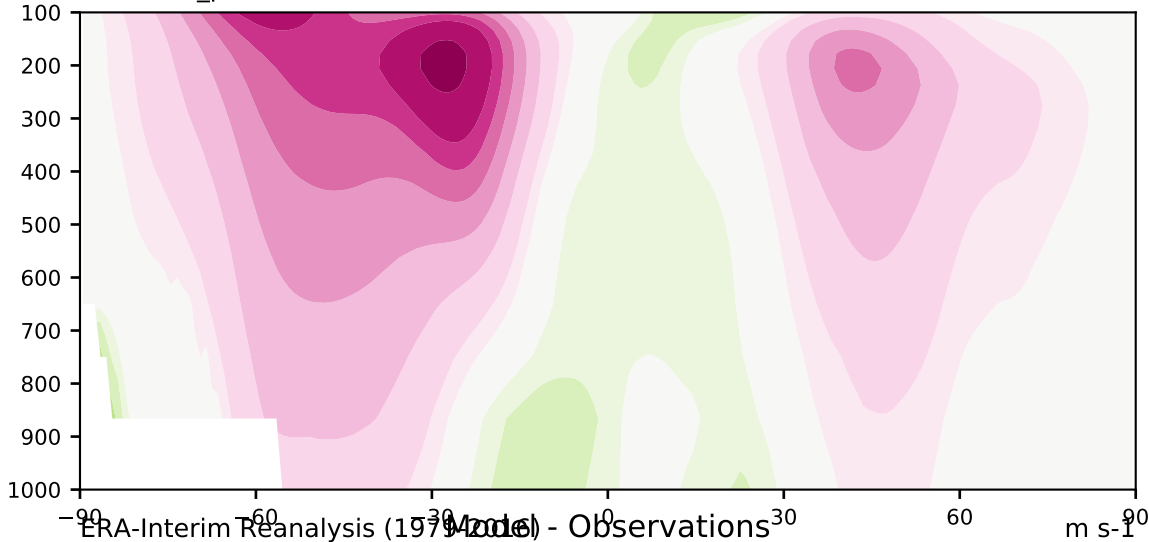

DECKv1b_piControl (61-80)

m/s

Max 43.69
Mean 5.93
Min -12.12

40.0
30.0
25.0
20.0
15.0
10.0
5.0
2.5
-2.5
-5.0
-10.0
-15.0
-20.0
-25.0
-30.0
-40.0