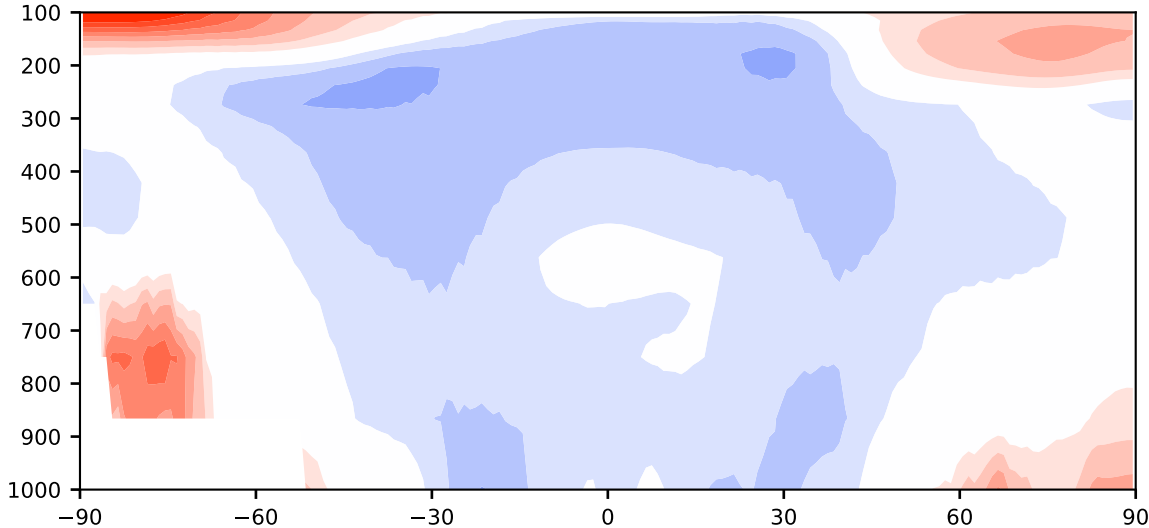

Model - Observations

Max 8.73
Mean -0.78
Min -3.23

RMSE 2.07
CORR 1.00