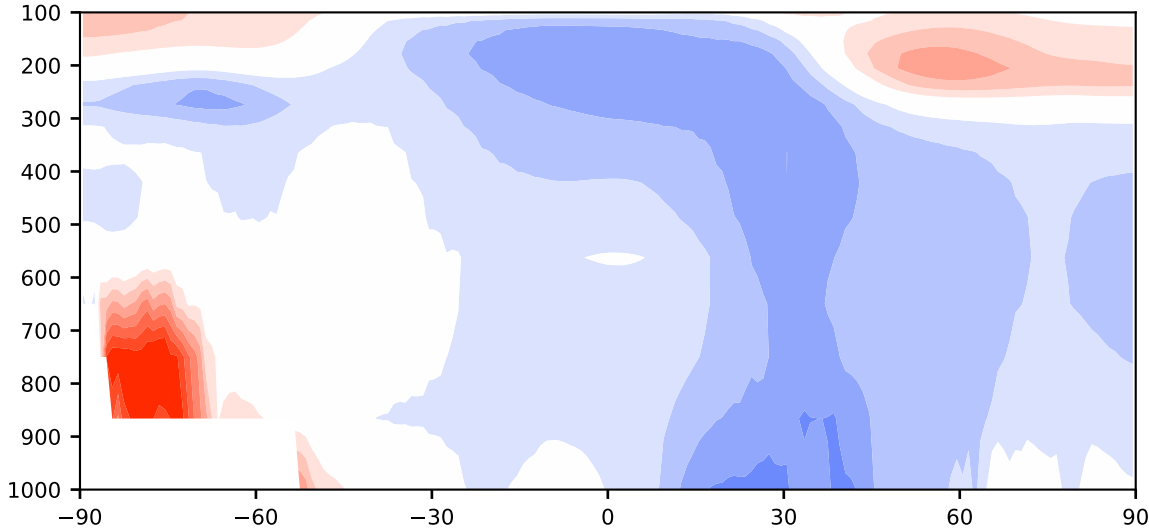

Model - Observations

Max 8.69
Mean -1.23
Min -4.49

RMSE 2.29
CORR 1.00