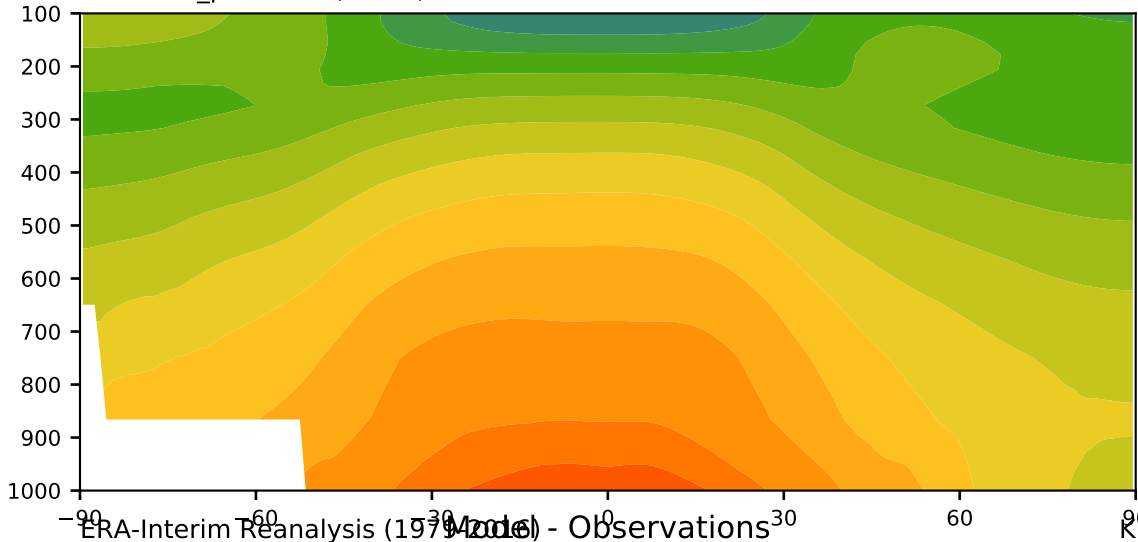

DECKv1b_piControl (61-80)

K

Max 298.13
Mean 251.14
Min 190.66

300.0
295.0
290.0
280.0
270.0
260.0
250.0
240.0
230.0
220.0
210.0
200.0
190.0
185.0
180.0