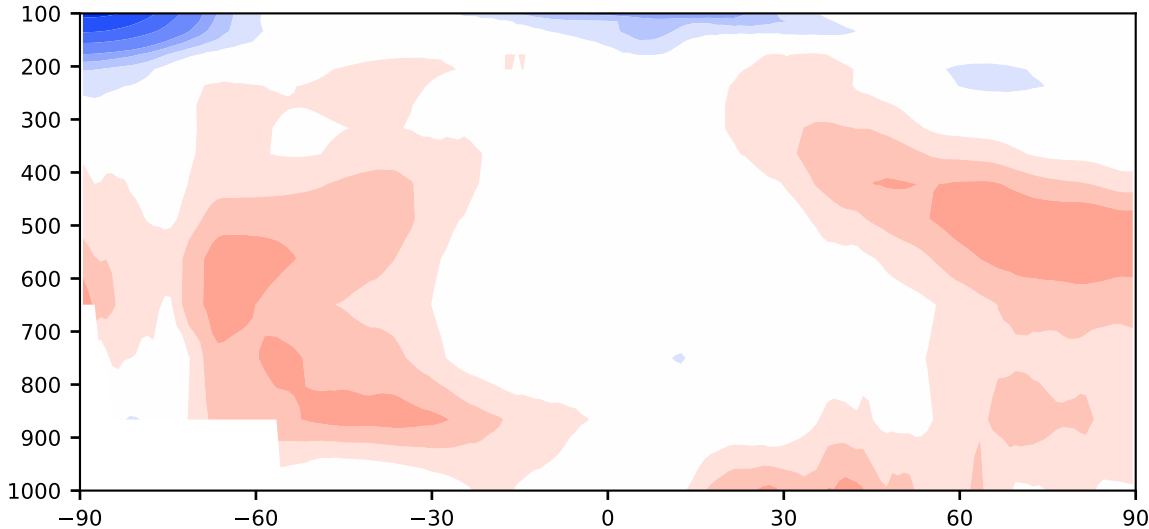

# Model - Observations

Max 19.75  
Mean 4.53  
Min -52.81

RMSE 7.54  
CORR 0.95