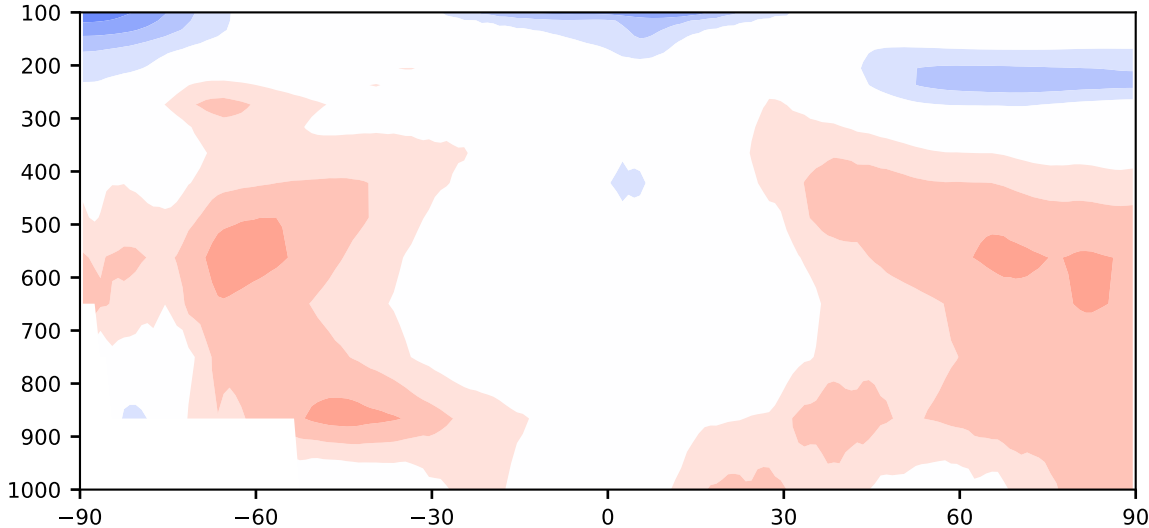

# Model - Observations

Max 17.38  
Mean 4.35  
Min -22.48

RMSE 6.64  
CORR 0.96