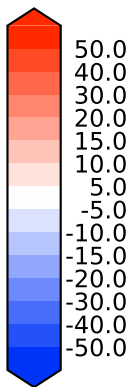

# Model - Observations

Max 17.38  
Mean 4.35  
Min -22.48

RMSE 6.64  
CORR 0.96