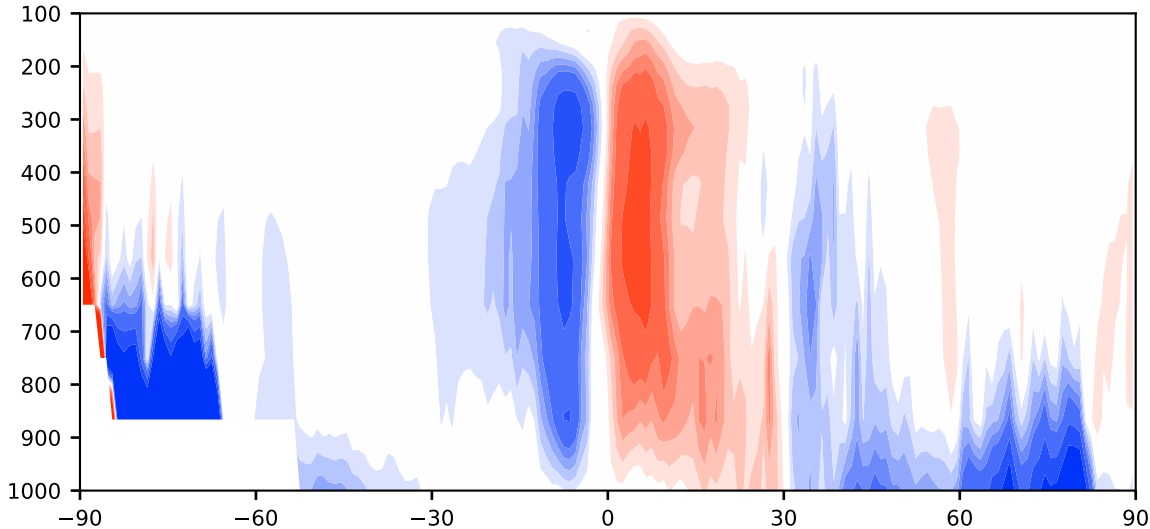

# Model - Observations

Max 139.27  
Mean -1.47  
Min -100.38

RMSE 6.11  
CORR 0.81