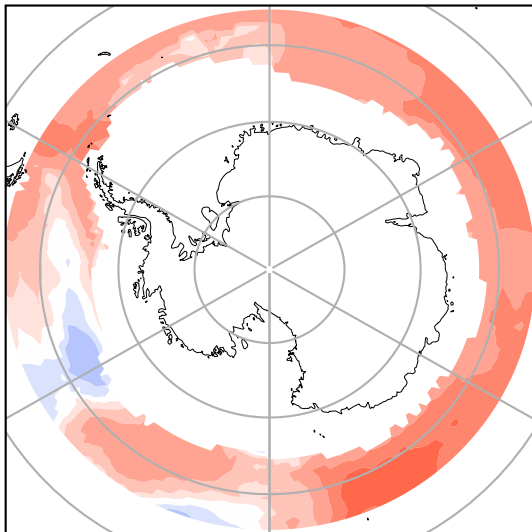

Model - Observations

Max 3.69
Mean 1.32
Min -0.91

RMSE 1.64
CORR 0.87