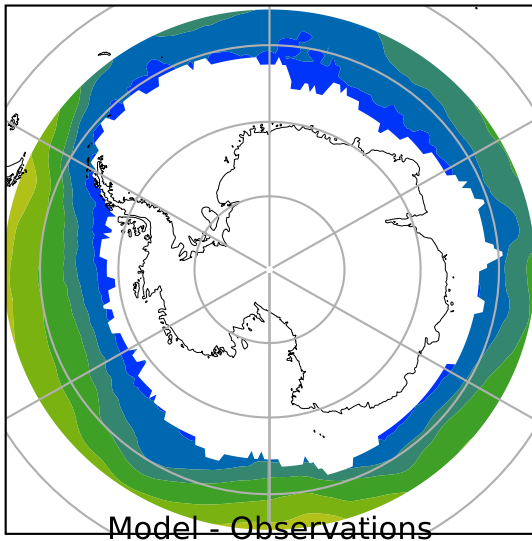

# HadISST/OI.v2 (Present Day) (1999-2016)

C

Max 6.38  
Mean 0.86  
Min -1.73