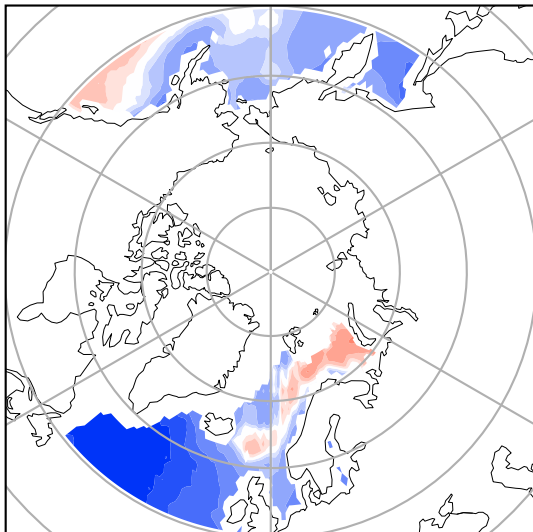

Model - Observations

Max 2.34
Mean -1.84
Min -7.95

RMSE 2.79
CORR 0.71