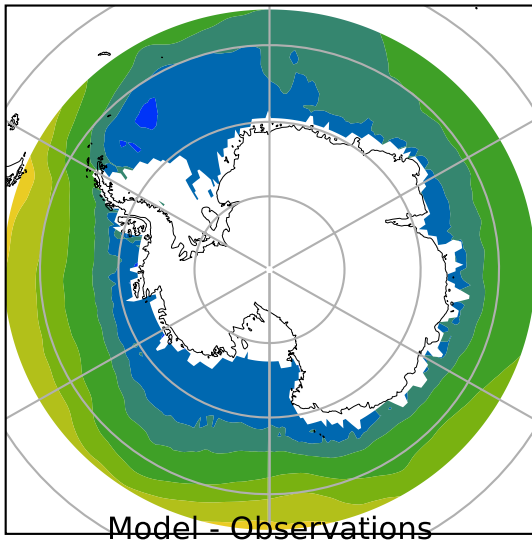

HadISST/OI.v2 (Present Day) (1999-2016)

C

Max	8.09
Mean	1.66
Min	-1.44

15.0
13.0
11.0
9.0
7.0
5.0
3.0
1.0
0.0
-1.0