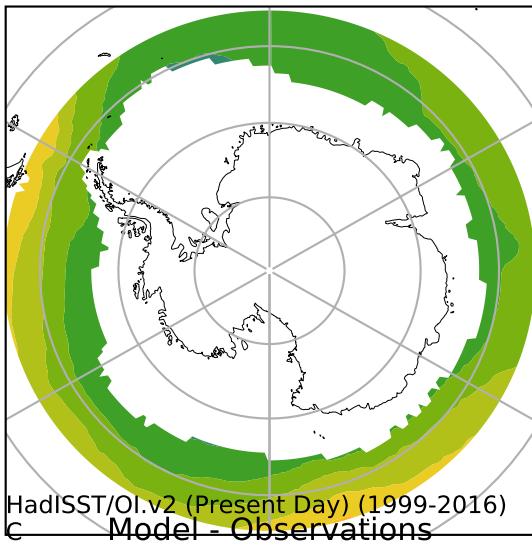

DECKv1b_piControl (61-80)
degC

Max	9.40
Mean	3.88
Min	0.77

Model - Observations