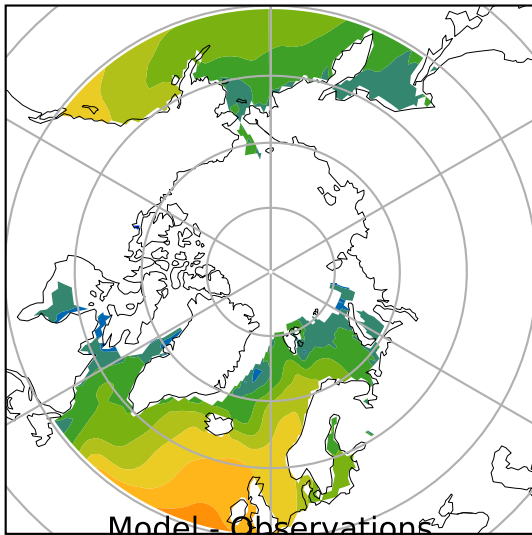

# HadISST/OI.v2 (Present Day) (1999-2016)

C

Max 11.79  
Mean 4.26  
Min -1.79

15.0  
13.0  
11.0  
9.0  
7.0  
5.0  
3.0  
1.0  
0.0  
-1.0