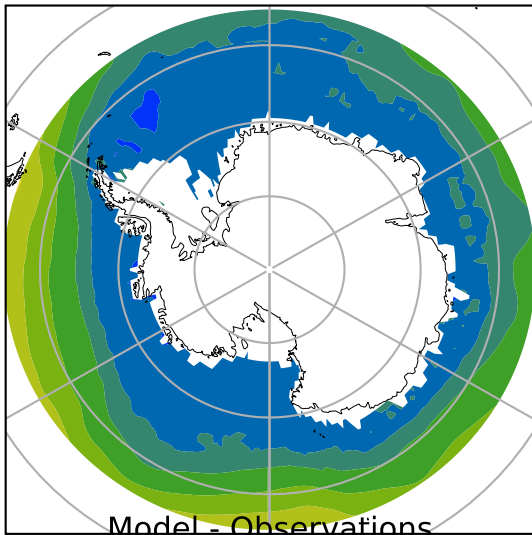

HadISST/OI.v2 (Present Day) (1999-2016)

C

Max 7.10  
Mean 0.93  
Min -1.51

15.0  
13.0  
11.0  
9.0  
7.0  
5.0  
3.0  
1.0  
0.0  
-1.0