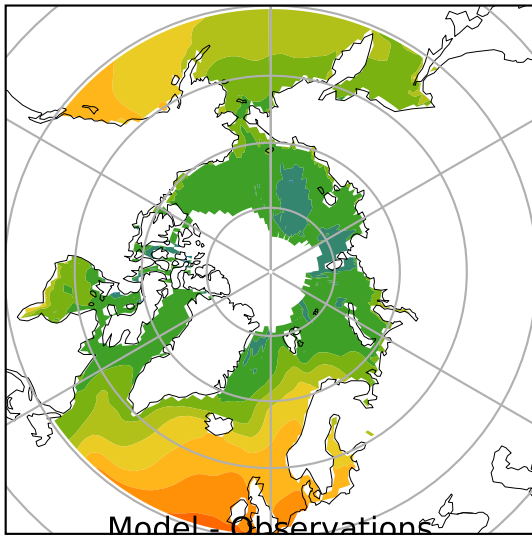

# HadISST/OI.v2 (Present Day) (1999-2016)

C

Max	13.59
Mean	5.07
Min	-1.68

15.0
13.0
11.0
9.0
7.0
5.0
3.0
1.0
0.0
-1.0