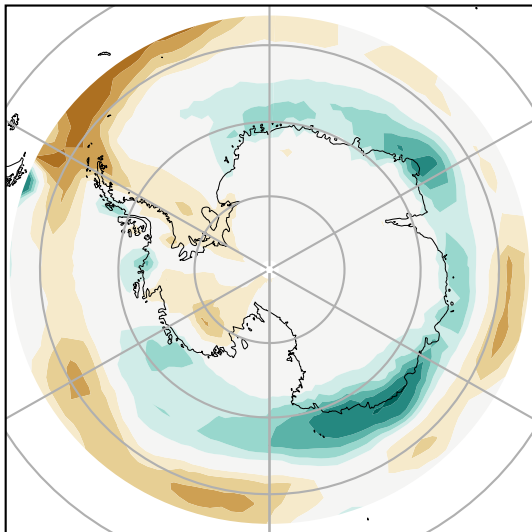

Model - Observations

Max 1.69
Mean -0.04
Min -1.22

RMSE 0.46
CORR 0.89