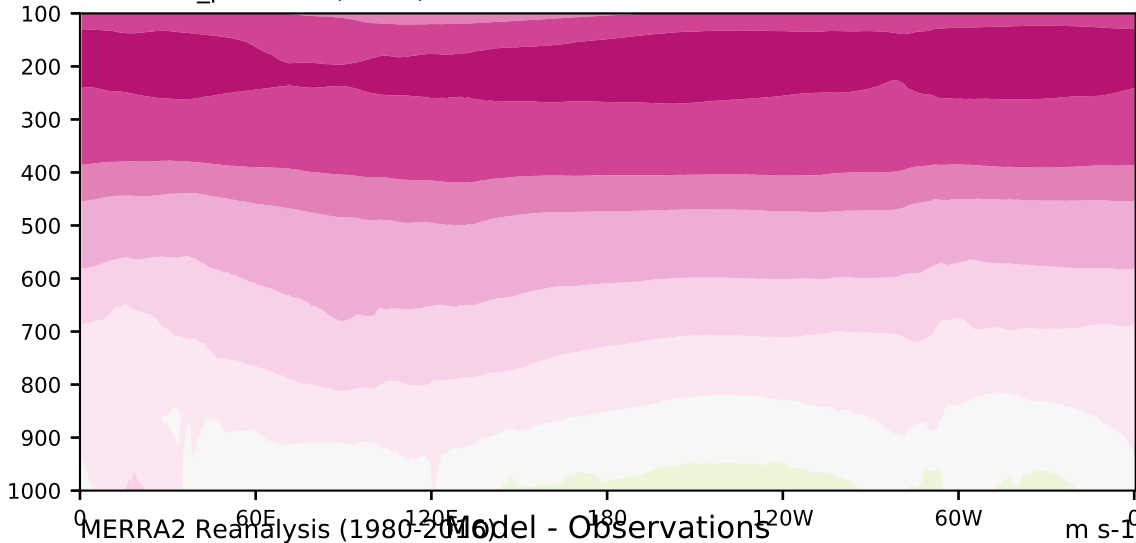

DECKv1b_piControl (61-80)

m/s

Max 17.59
Mean 6.60
Min -2.10

20.0
15.0
10.0
8.0
5.0
3.0
1.0
-1.0
-3.0
-5.0
-8.0
-10.0
-15.0
-20.0