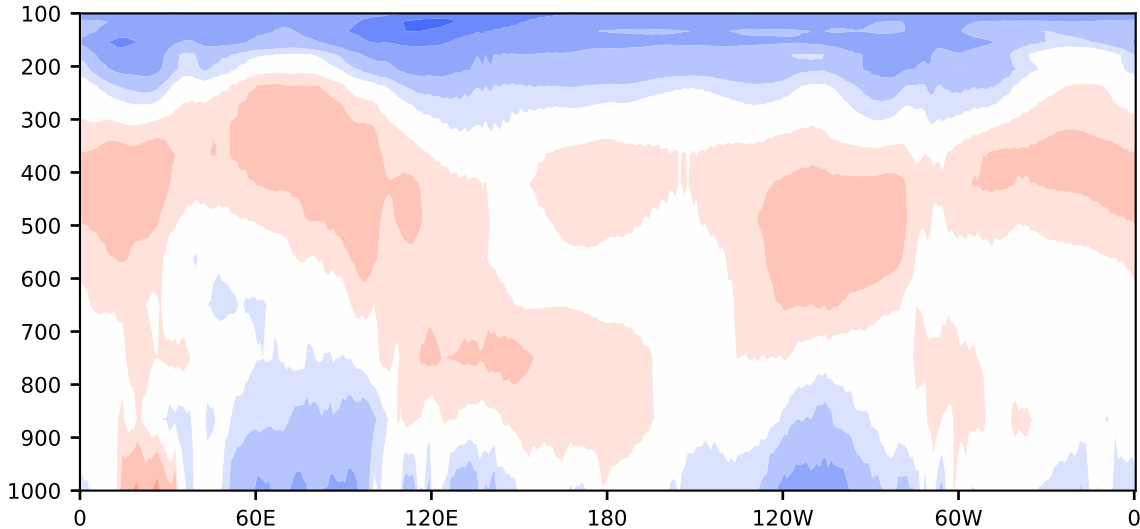

Model - Observations

Max 1.24
Mean -0.07
Min -3.34

RMSE 0.88
CORR 0.99