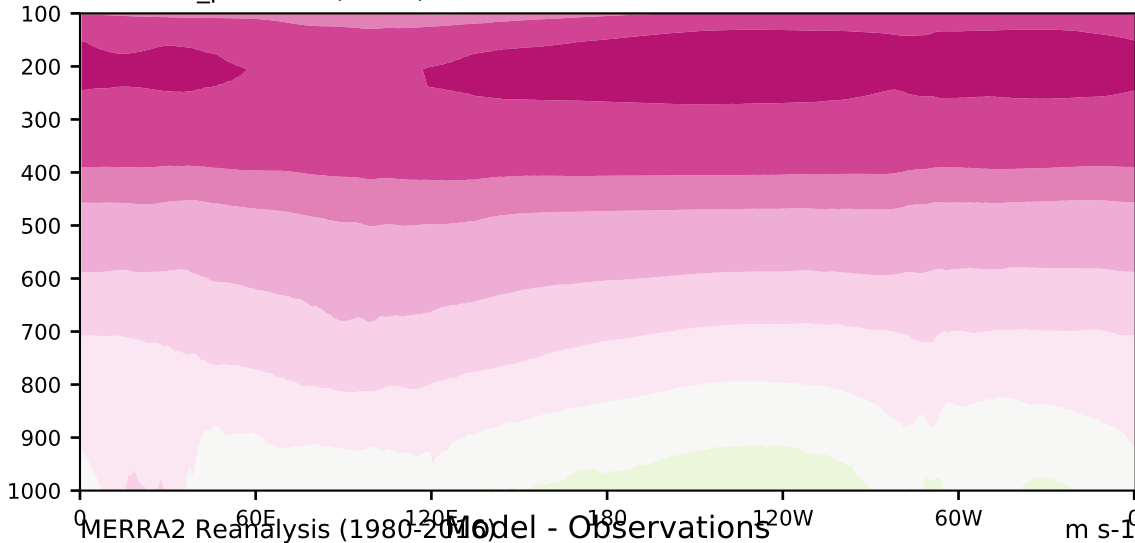

DECKv1b_piControl (61-80)

m/s

Max 17.32
Mean 6.52
Min -2.38

20.0
15.0
10.0
8.0
5.0
3.0
1.0
-1.0
-3.0
-5.0
-8.0
-10.0
-15.0
-20.0