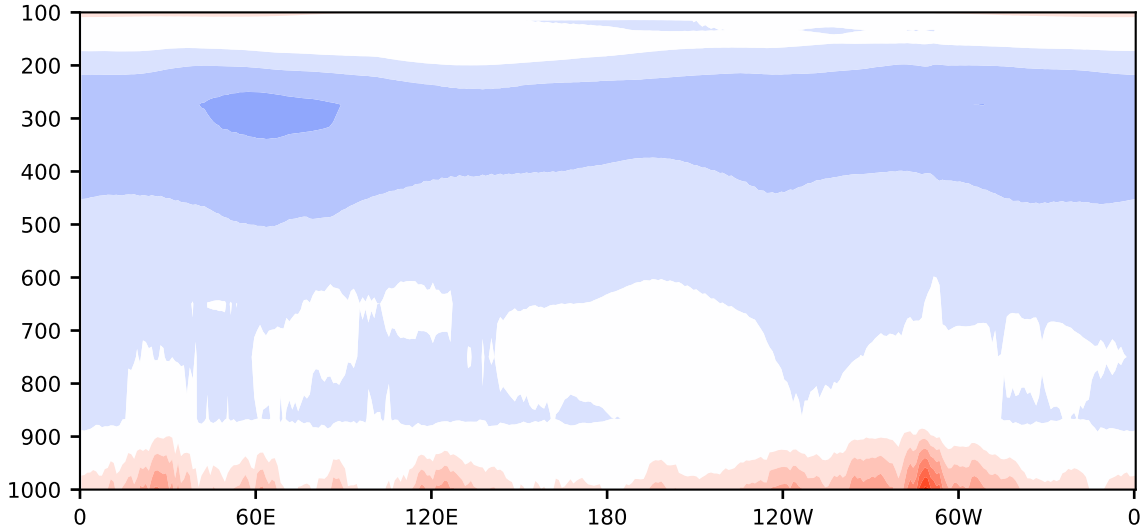

Model - Observations

Max 7.32
Mean -0.94
Min -3.19

RMSE 1.75
CORR 1.00