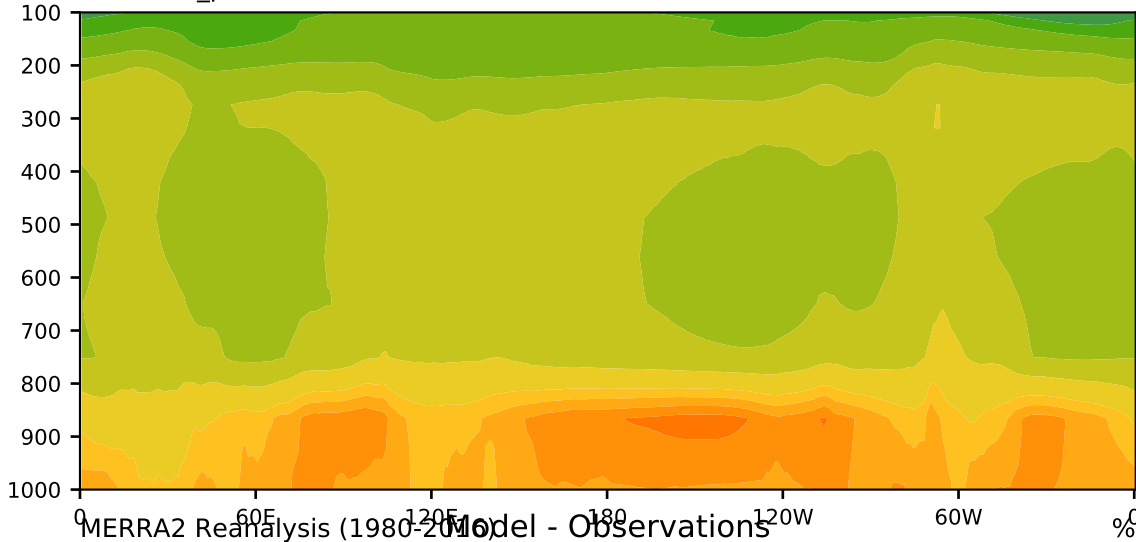

DECKv1b_piControl (61-80)

%

Max 87.30
Mean 56.18
Min 19.76

95.0
90.0
85.0
80.0
75.0
70.0
60.0
50.0
40.0
30.0
25.0
20.0
15.0
10.0
5.0