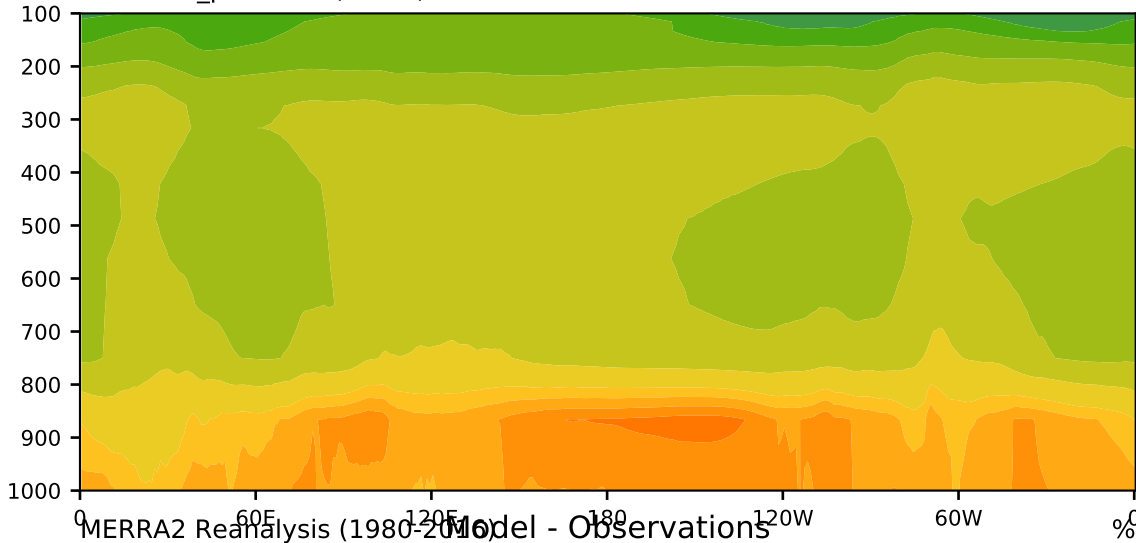

DECKv1b_piControl (61-80)

%

Max 87.20
Mean 56.18
Min 19.91

95.0
90.0
85.0
80.0
75.0
70.0
60.0
50.0
40.0
30.0
25.0
20.0
15.0
10.0
5.0