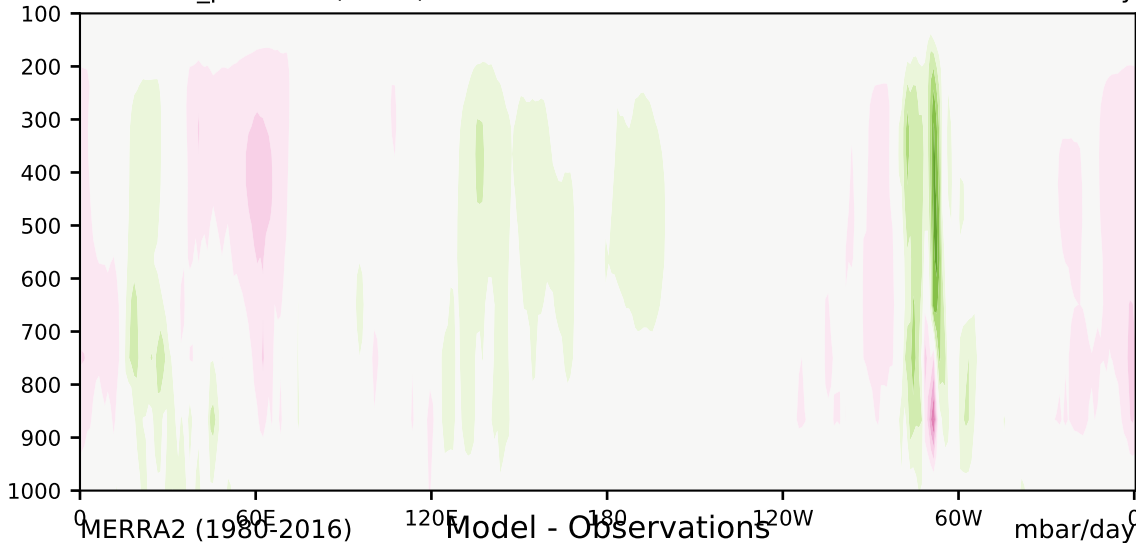

DECKv1b_piControl (61-80)

mbar/day

Max 25.79
Mean -0.41
Min -26.94

35.0
30.0
25.0
20.0
15.0
10.0
5.0
-5.0
-10.0
-15.0
-20.0
-25.0
-30.0
-35.0