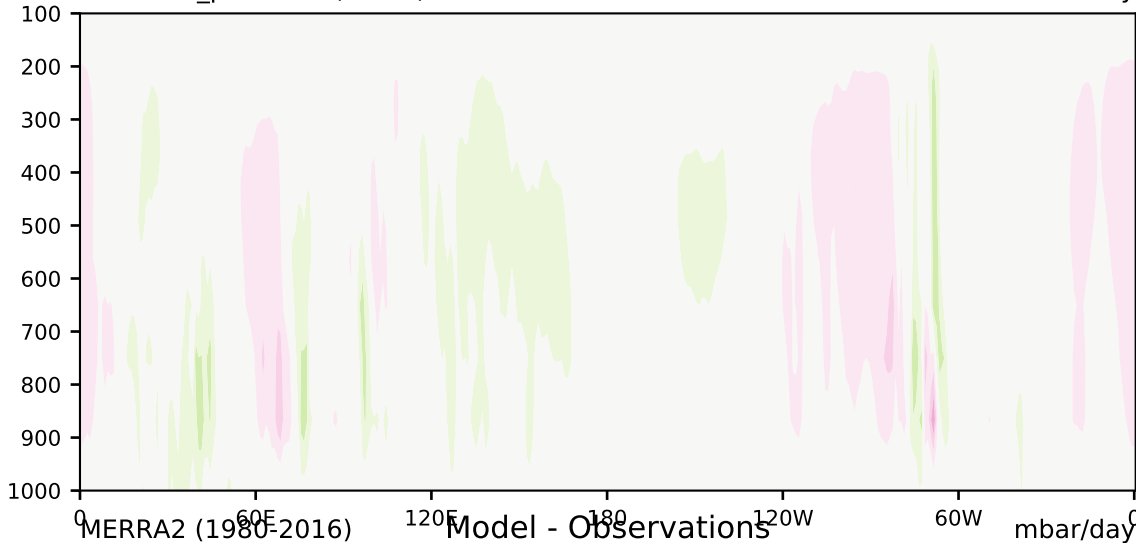

DECKv1b\_piControl (61-80)

mbar/day

Max 19.63  
Mean -0.42  
Min -14.56

35.0  
30.0  
25.0  
20.0  
15.0  
10.0  
5.0  
-5.0  
-10.0  
-15.0  
-20.0  
-25.0  
-30.0  
-35.0