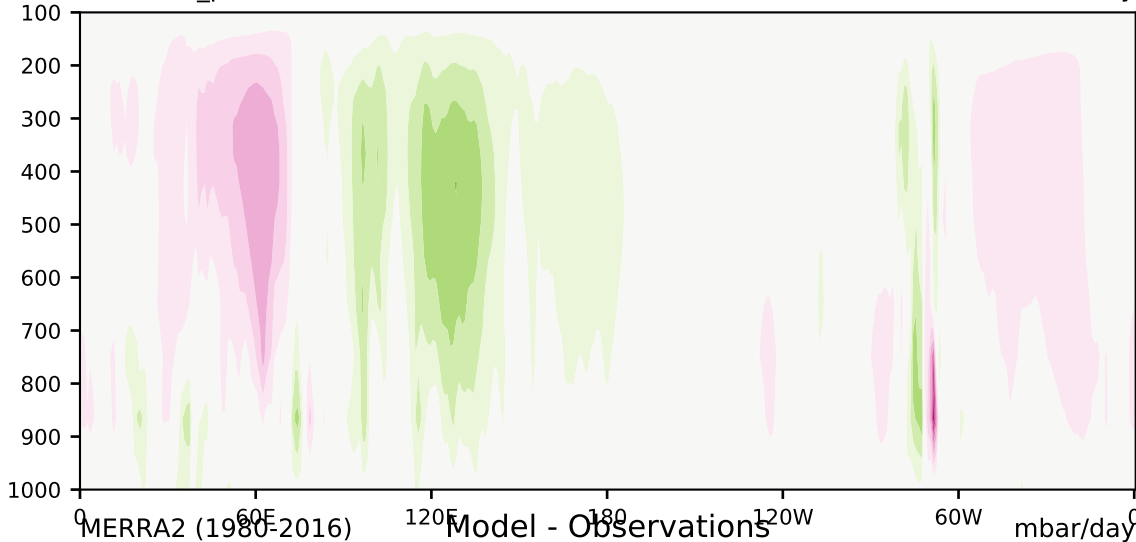

DECKv1b_piControl (61-80)

mbar/day

Max 33.99
Mean -0.38
Min -20.06

35.0
30.0
25.0
20.0
15.0
10.0
5.0
-5.0
-10.0
-15.0
-20.0
-25.0
-30.0
-35.0