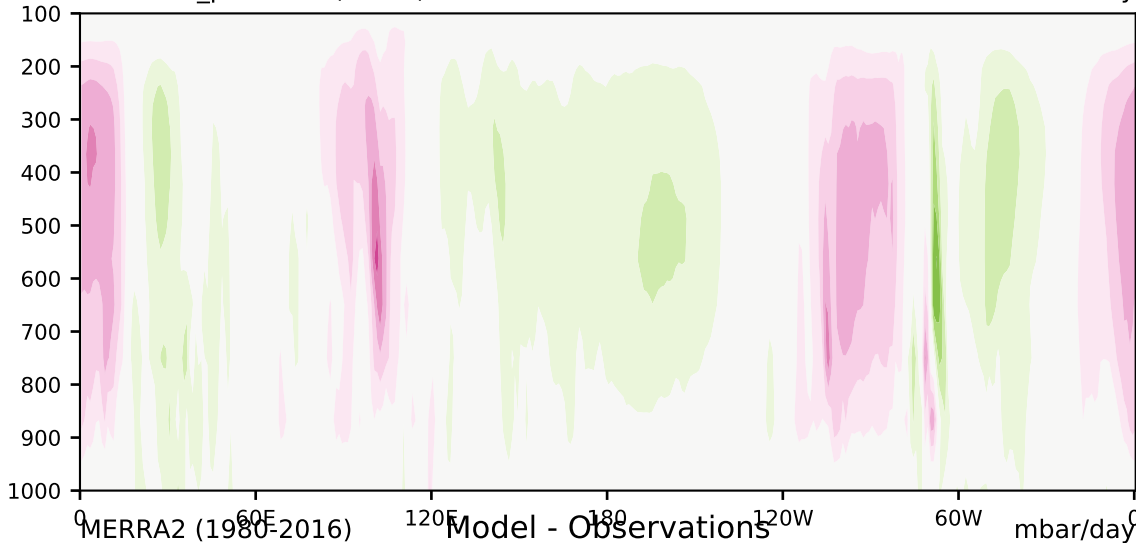

DECKv1b_piControl (61-80)

mbar/day

Max 27.61
Mean -0.40
Min -25.32

35.0
30.0
25.0
20.0
15.0
10.0
5.0
-5.0
-10.0
-15.0
-20.0
-25.0
-30.0
-35.0