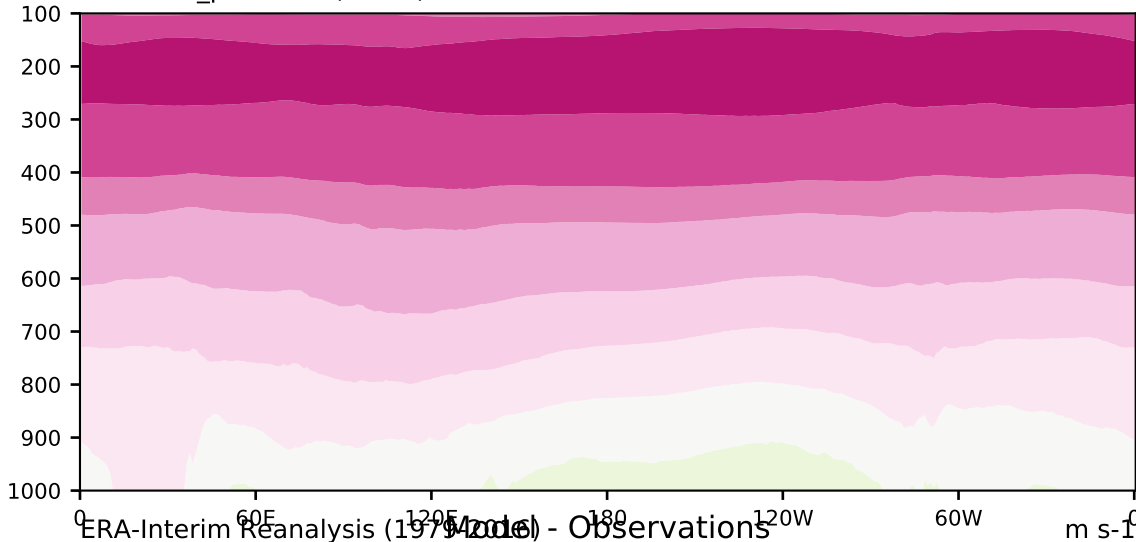

DECKv1b_piControl (61-80)

m/s

Max 18.21
Mean 6.85
Min -2.51

20.0
15.0
10.0
8.0
5.0
3.0
1.0
-1.0
-3.0
-5.0
-8.0
-10.0
-15.0
-20.0