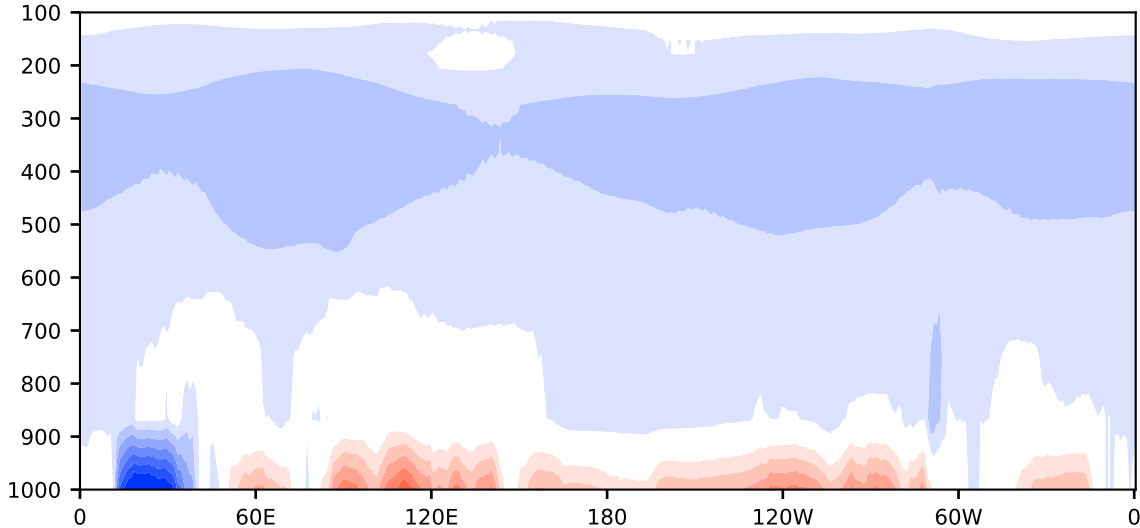

Model - Observations

Max 5.82
Mean -1.12
Min -9.06

RMSE 1.80
CORR 1.00